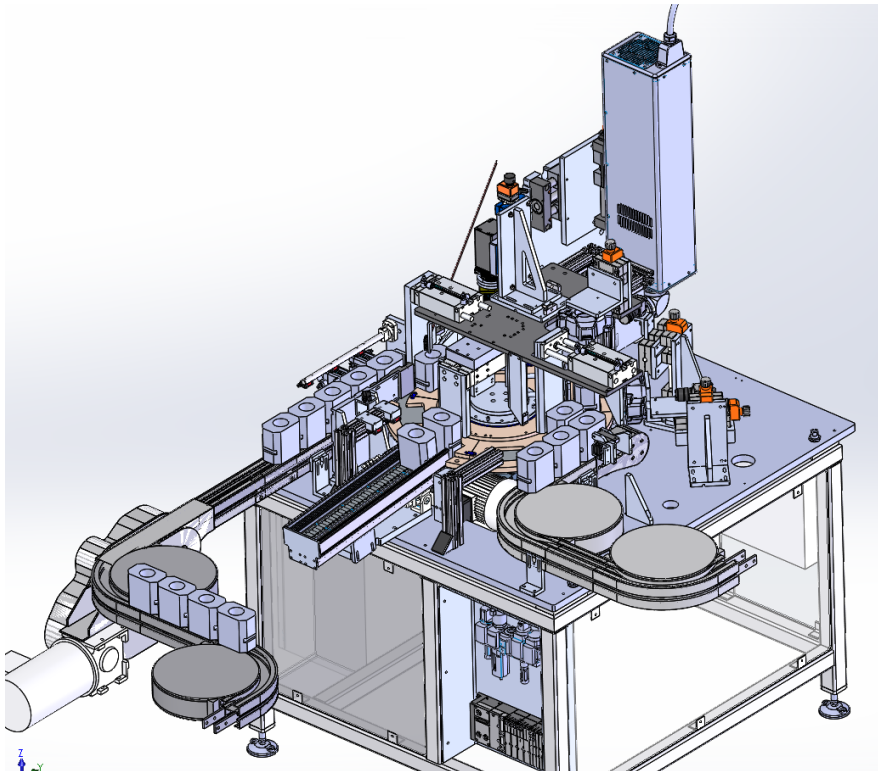

INDEXED FLOW LASER MARKING MACHINE

Special Machinery
& Robotics