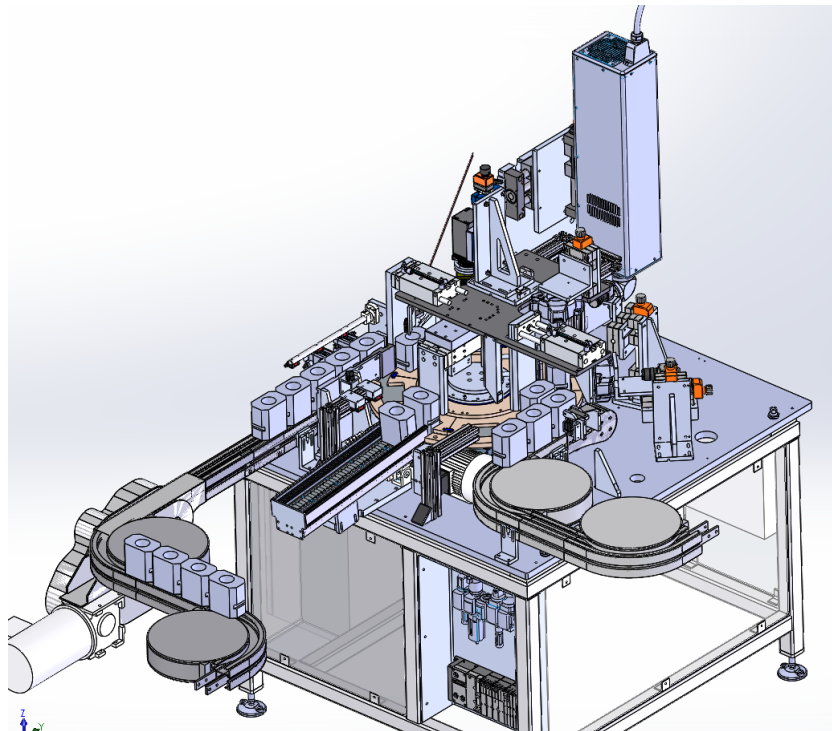

# INDEXED FLOW LASER MARKING MACHINE

Special Machinery  
& Robotics

## UTILITY

Our indexed flow laser marking machine can engrave text or shapes on glass or plastic bottles. It is possible to engrave these elements on the sides or on the bottom of the bottle. It is also able to check the marking thanks to vision.

## FEATURES

- Standard oval or round bottles
- Marking on the side or on the bottom
- Verification of marking by vision
- Evacuation of non-conforming parts
- Machine speed = up to 40 bottles per minute
- Able to control the machine at the speed of another machine
- Regulation of marking height

## DATA SHEET

**Machine dimensions**

1 600 mm length x 1 600 mm depth x 2 100 mm high

**Weight**

1 000 kg

**Electric Power supply**

400 V

**Installed power**